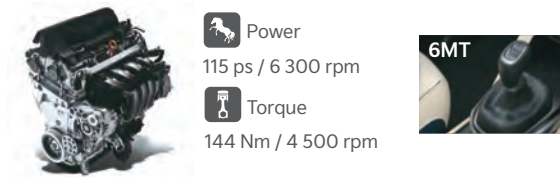

Advanced Smartstream 1.5l Petrol Engine