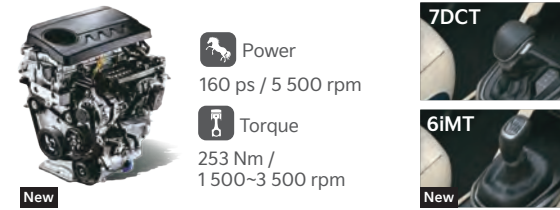

Advanced Smartstream 1.5l Petrol Engine

Refined 1.5l CRDi VGT Diesel Engine

Multi-drive Modes

Choose the way you cruise with 3 modes at your service. Each mode comes with a different color.

Paddle Shifters