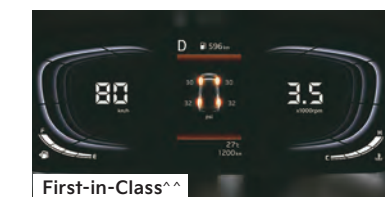

Highline Tyre Pressure Monitoring System